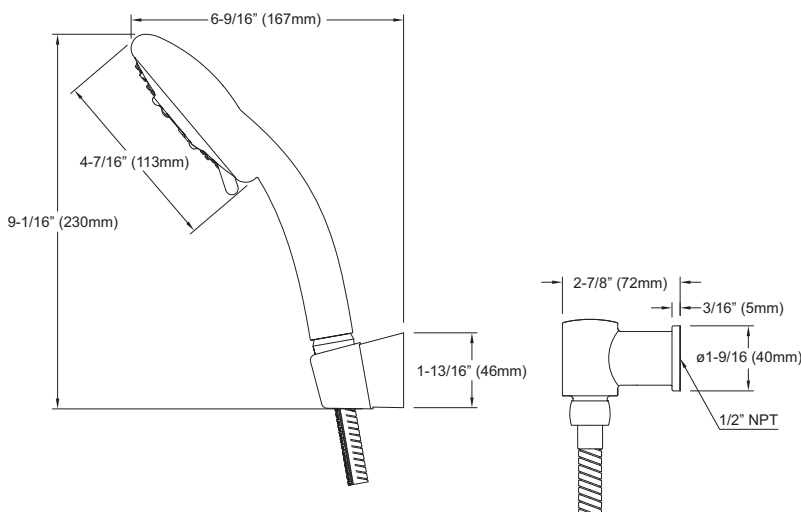

PRODUCT SPECIFICATION

Handshower set shall include handshower, holder and shower elbow. Handshower set shall also include hose and have a flow rate of 1.75 gallons per minute. Handshower set shall be TOTO Model TS100F2L_____.

TS100F2L

Trilogy® Multifunction High-Efficiency Handshower Set, 1.75 gpm

SPECIFICATIONS

- Warranty: Lifetime Limited Warranty (Residential Use)
One Year (Commercial Use)
- Shipping Weight: 4.0 lbs.
- Shipping Dimensions: 12-1/2" L x 10-3/4" W x 3-1/2" H
- Maximum Flow Rate: 1.75 gpm (6.6 lpm)

INSTALLATION NOTES

Optional Accessories:
TS100GR Slide Bar sold separately.

TOTO®

These dimensions and specifications are subject to change without notice